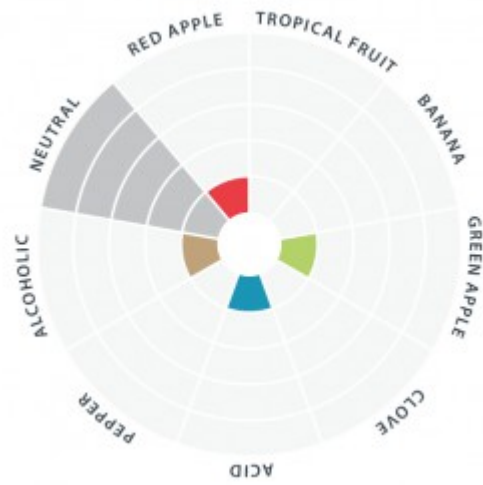

Abbaye Belgain Ale

Belle Saison

BRY-97

Diamond Lager

London ESB

Munich Wheat

Munich Classic

Nottingham