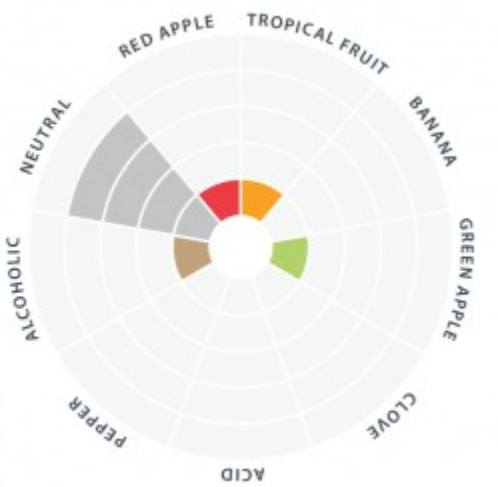

Abbaye Belgain Ale

Belle Saison

BRY-97

Diamond Lager

London ESB

Munich Wheat

Munich Classic

Nottingham