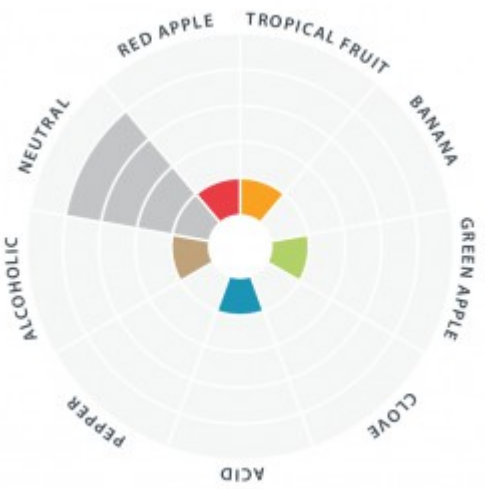

Abbaye Belgain Ale

Belle Saison

BRY-97

Diamond Lager

London ESB

Munich Wheat

Munich Classic

Nottingham