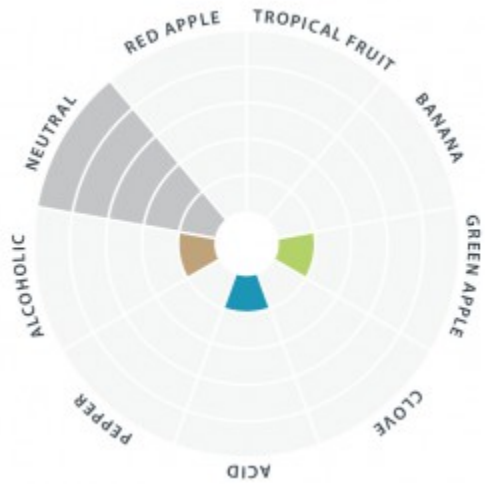

Abbaye Belgain Ale

Belle Saison

BRY-97

Diamond Lager

London ESB

Munich Wheat

Munich Classic

Nottingham