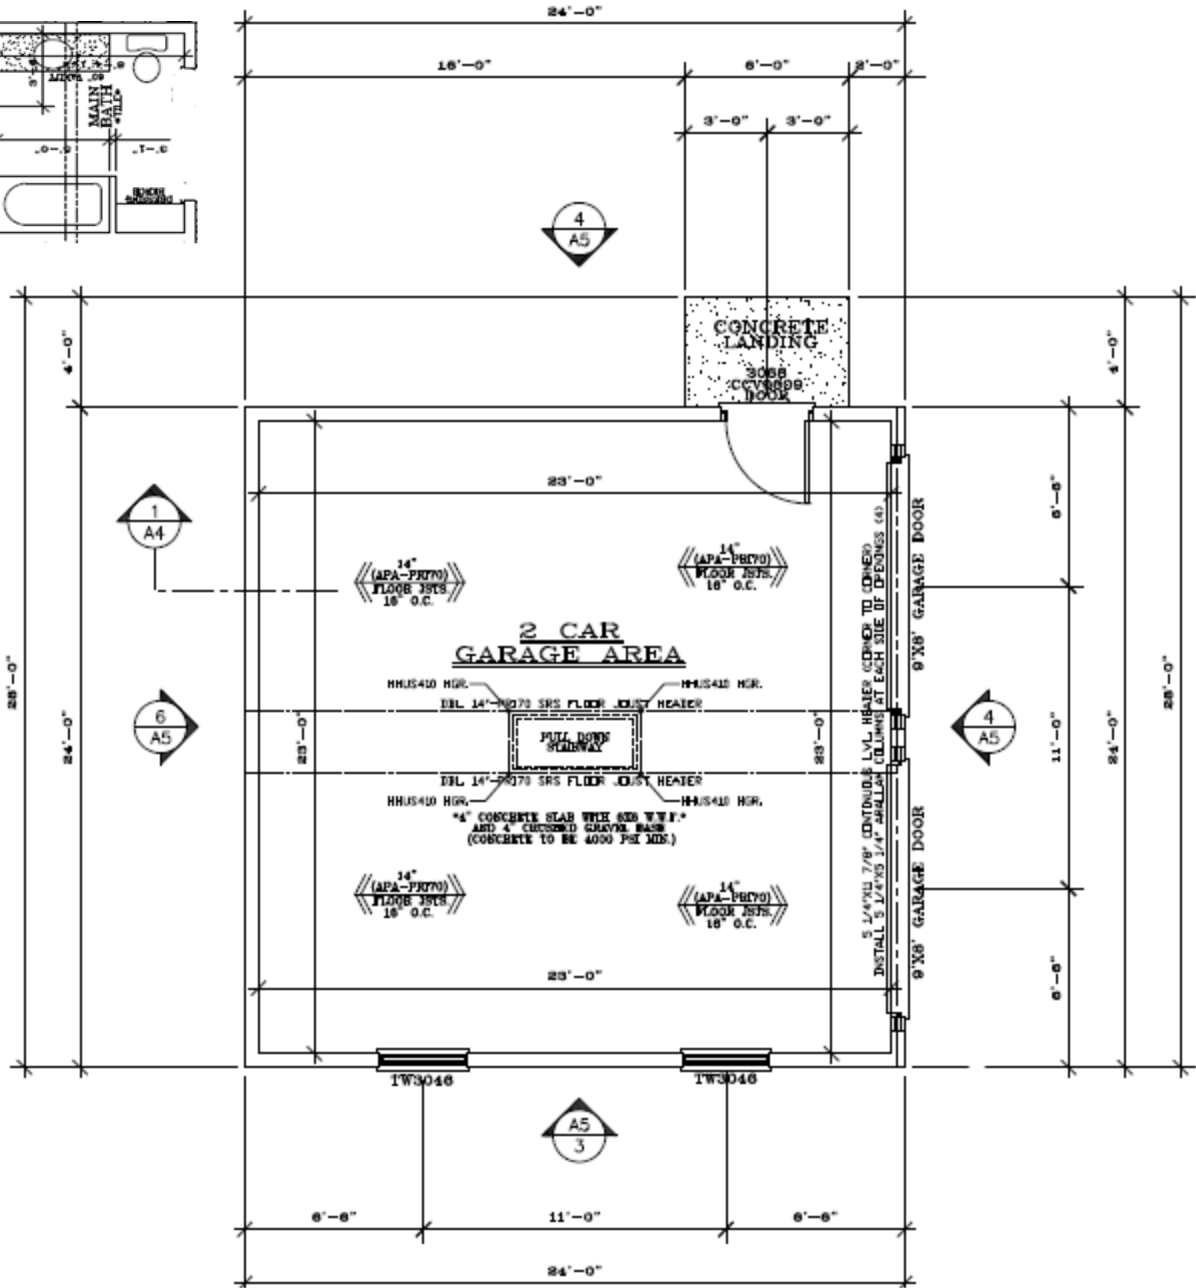

15'

21'
21'
TV
Room

215"

141"

144"

70"

UNEXC

174"

Control Panel
Front Side

Cool Wort Out
Cool Water In

Hot Wort In
Hot Water Out

Control Panel
Back Side

<https://www.waterrightinc.com/products/25-ft-professional-water-coil-hose>

https://www.amazon.com/gp/product/B01MU0JS8L/ref=ox_sc_sfl_title_4?ie=UTF8&psc=1&smid=A3O8F0Y1A2E90K

<http://moonshine-still.co/products/12-npt-rear-connect-thermometer>

Overall Design

Hot Liquor

FRAMED WALL NOT TO EXCEED 12'-0" IN HEIGHT MAX
 X-RAYED WALL INSIDE. CONCRETE FILL. IBC CODE SECTION 403.10.6.2