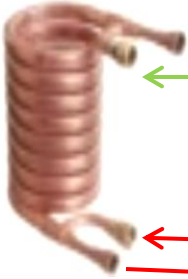

96"

[https://www.
forum/thr
sculpture
rig.46578](https://www.forum.thrsculpture.com/rig.46578)

<https://www.homebrewtalk.com/forum/threads/show-us-your-sculpture-or-brew-rig.46578/page-21>

Mash

Sparge

Chill

Control Panel
Front Side

Cool Wort Out
Cool Water In

Hot Wort In
Hot Water Out

Control Panel
Back Side

<https://www.waterrightinc.com/products/25-ft-professional-water-coil-hose>

https://www.amazon.com/gp/product/B01MU0JS8L/ref=ox_sc_sfl_title_4?ie=UTF8&psc=1&smid=A3O8F0Y1A2E90K