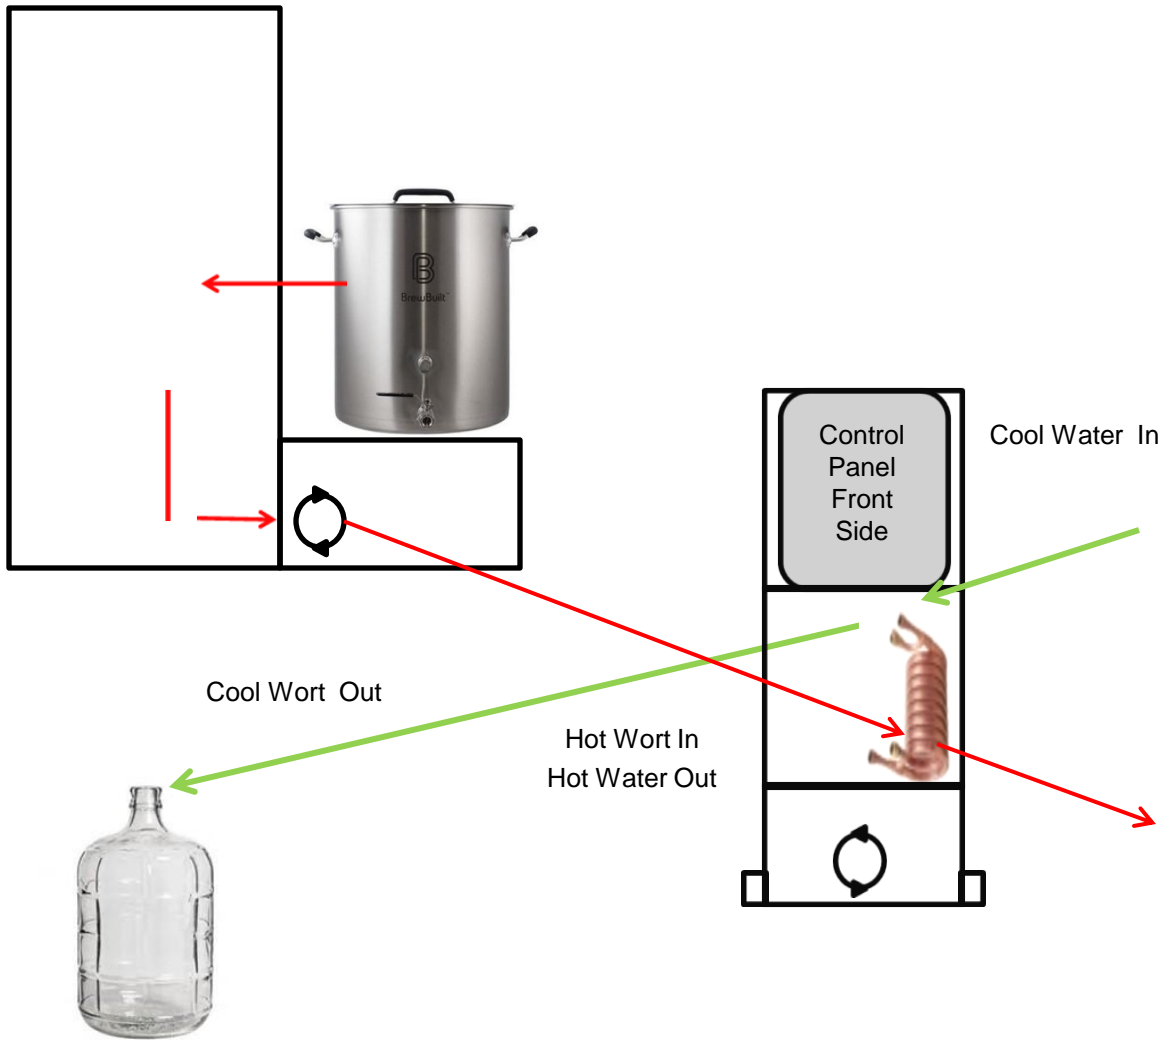

96"

[https://www.
forum/thr
sculpture
rig.46578](https://www.forum.thrsculpture.com/rig.46578)

<https://www.homebrewtalk.com/forum/threads/show-us-your-sculpture-or-brew-rig.46578/page-21>

Mash

Sparge

Chill

Control Panel
Front Side

Cool Wort Out
Cool Water In

Hot Wort In
Hot Water Out

Control Panel
Back Side

<https://www.waterrightinc.com/products/25-ft-professional-water-coil-hose>

https://www.amazon.com/gp/product/B01MU0JS8L/ref=ox_sc_sfl_title_4?ie=UTF8&psc=1&smid=A3O8F0Y1A2E90K