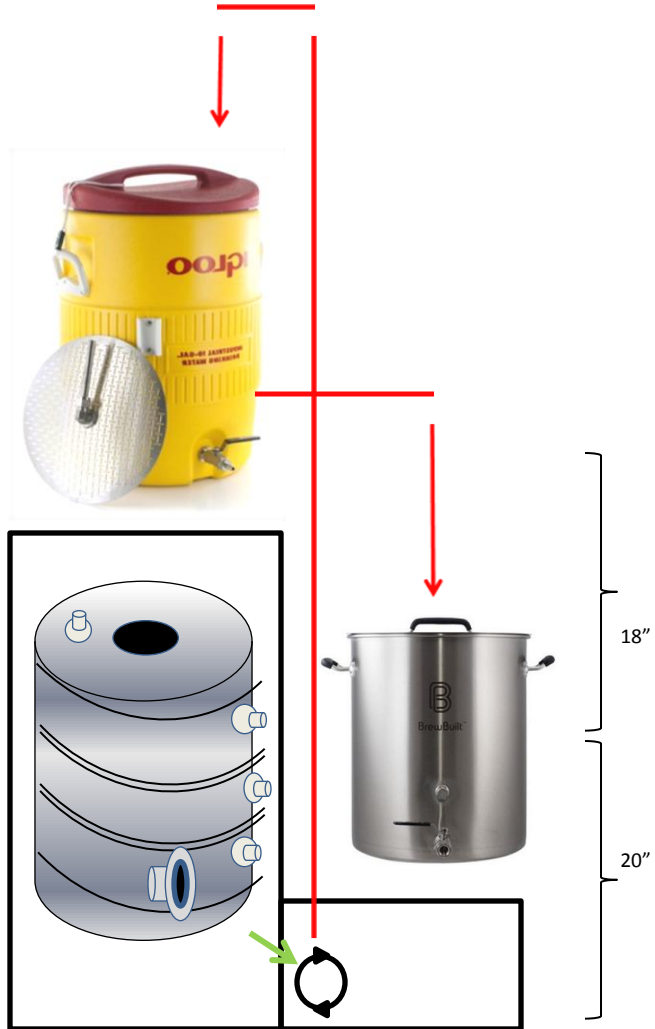

96"

[https://www.
forum/thr
sculpture
rig.46578](https://www.forum.thrsculpture.com/rig.46578)

<https://www.homebrewtalk.com/forum/threads/show-us-your-sculpture-or-brew-rig.46578/page-21>

Mash

Sparge

Chill

Control Panel
Front Side

Cool Wort Out
Cool Water In

Hot Wort In
Hot Water Out

Control Panel
Back Side

<https://www.waterrightinc.com/products/25-ft-professional-water-coil-hose>

https://www.amazon.com/gp/product/B01MU0JS8L/ref=ox_sc_sfl_title_4?ie=UTF8&psc=1&smid=A3O8F0Y1A2E90K