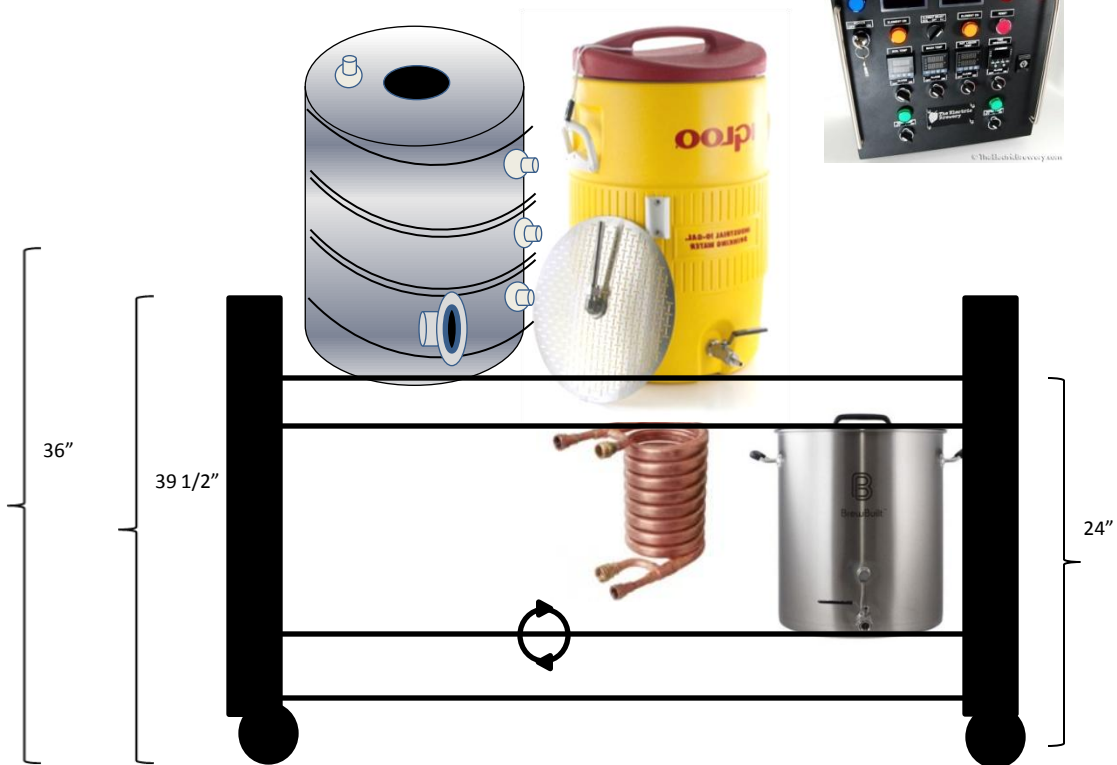

96"

[https://www.
forum/thr
sculpture
rig.46578](https://www.forum.thrsculpture.com/rig.46578)

<https://www.homebrewtalk.com/forum/threads/show-us-your-sculpture-or-brew-rig.46578/page-21>

Mash

Sparge

Chill

Control Panel
Front Side

Cool Wort Out
Cool Water In

Hot Wort In
Hot Water Out

Control Panel
Back Side

<https://www.waterrightinc.com/products/25-ft-professional-water-coil-hose>

https://www.amazon.com/gp/product/B01MU0JS8L/ref=ox_sc_sfl_title_4?ie=UTF8&psc=1&smid=A3O8F0Y1A2E90K