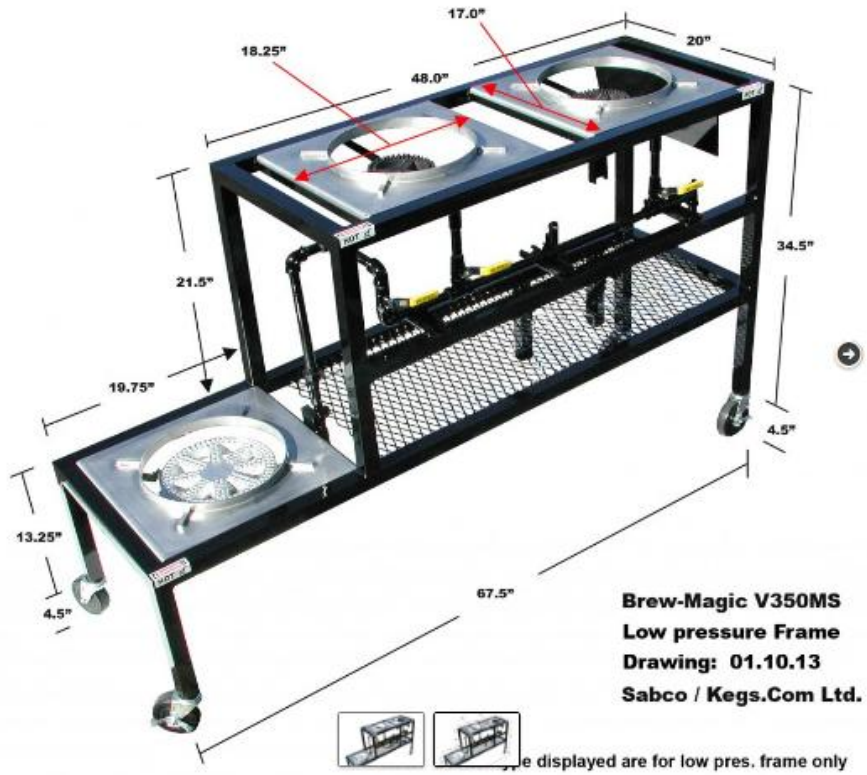

Control Panel
Front Side

Cool Wort Out
Cool Water In

Hot Wort In
Hot Water Out

Control Panel
Back Side

<https://www.waterrightinc.com/products/25-ft-professional-water-coil-hose>

https://www.amazon.com/gp/product/B01MU0JS8L/ref=ox_sc_sfl_title_4?ie=UTF8&psc=1&smid=A3O8F0Y1A2E90K