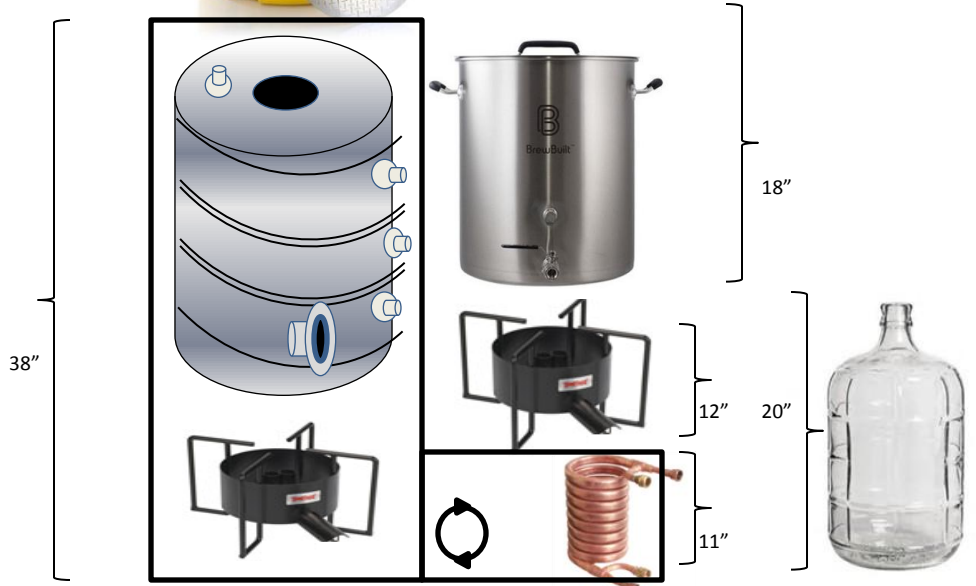

Overall Design