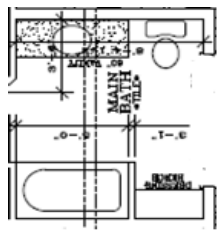

<http://moonshine-still.co/products/12-npt-rear-connect-thermometer>

Overall Design

Hot Liquor

FRAMED WALL NOT TO EXCEED 12'-0" IN HEIGHT MAX
 X-RAYED WALL INSIDE. CONCRETE FILL. IBC CODE SECTION 403.10.6.2