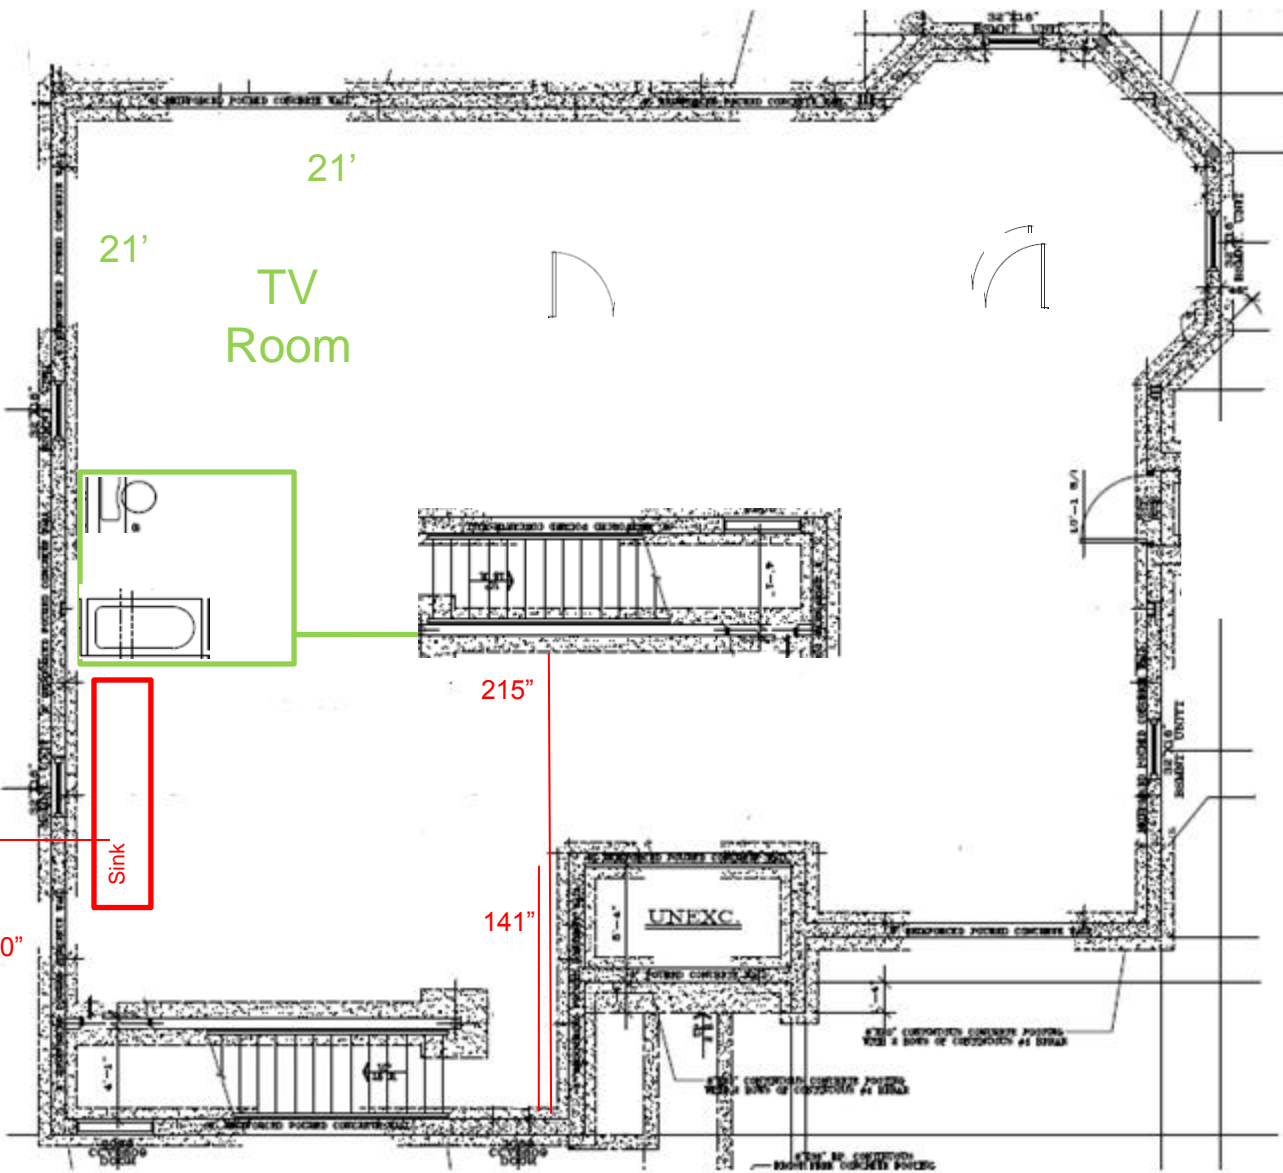

15'

21'
21'
TV
Room

215"

141"

144"

70"

UNEXC

174"

96"

[https://www.
forum/thr
sculpture
rig.46578](https://www.forum.thrsculpture.com/rig.46578)

<https://www.homebrewtalk.com/forum/threads/show-us-your-sculpture-or-brew-rig.46578/page-21>

Mash

Sparge

Chill

Control Panel
Front Side

Cool Wort Out
Cool Water In

Hot Wort In
Hot Water Out

Control Panel
Back Side

<https://www.waterrightinc.com/products/25-ft-professional-water-coil-hose>

https://www.amazon.com/gp/product/B01MU0JS8L/ref=ox_sc_sfl_title_4?ie=UTF8&psc=1&smid=A3O8F0Y1A2E90K