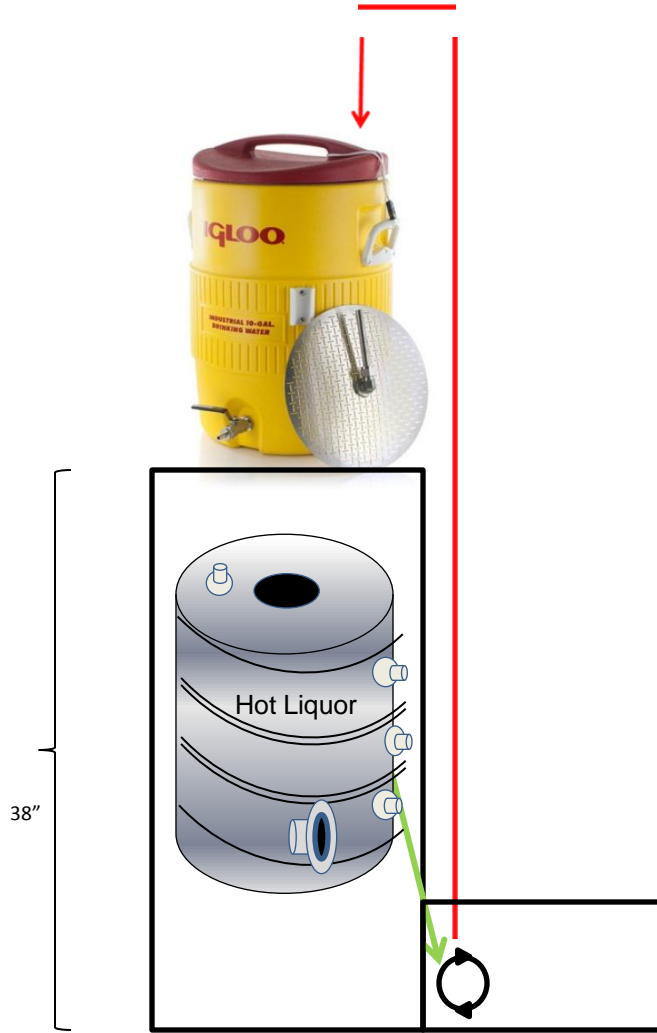

96"

[https://www.
forum/thr
sculpture
rig.46578](https://www.forum.thrsculpture.com/rig.46578)

<https://www.homebrewtalk.com/forum/threads/show-us-your-sculpture-or-brew-rig.46578/page-21>

Mash

Sparge

Chill

Control Panel
Front Side

Cool Wort Out
Cool Water In

Hot Wort In
Hot Water Out

Control Panel
Back Side

<https://www.waterrightinc.com/products/25-ft-professional-water-coil-hose>

https://www.amazon.com/gp/product/B01MU0JS8L/ref=ox_sc_sfl_title_4?ie=UTF8&psc=1&smid=A3O8F0Y1A2E90K